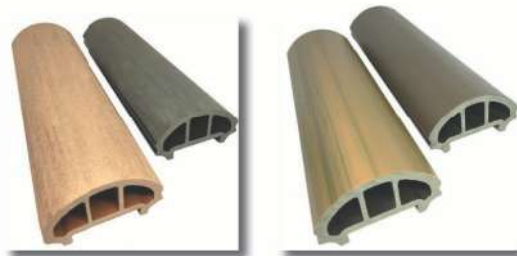

Hubungi : KHUSNUL 08815520140

Railing & Balustrade

Make A Difference Looks With Railing & Balustrade

Handrailing WPC

Item : KA90K50HR
Size : 90x50mm
Weight : 5,2 Kg

Item : KA90DL50HR
Size : 90x50mm
Weight : 5,7 Kg