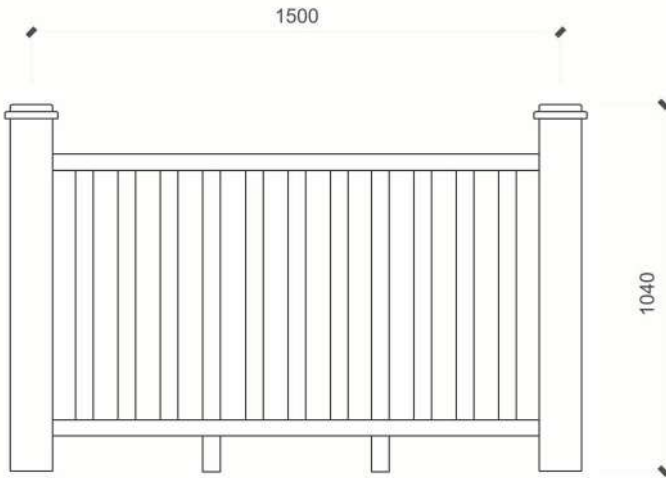

Railing & Balustrade

Make A Difference Looks With Railing & Balustrade