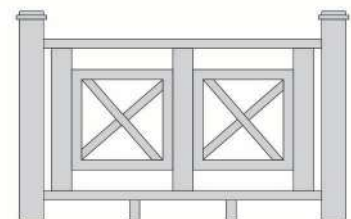

Model 4

Disclaimer * Warna maupun foto pada katalog mungkin akan sedikit berbeda dengan produk aslinya. Disebabkan oleh efek pencahayaan dan printing.

Hubungi : KHUSNUL 08815520140