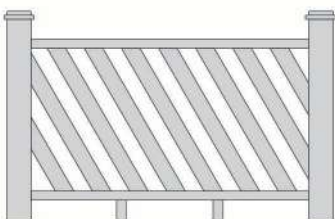

Hubungi : KHUSNUL 08815520140

Railing & Balustrade

Make A Difference Looks With Railing & Balustrade

Handrailing WPC

Item : KA90K50HR
Size : 90x50mm
Weight : 5,2 Kg

Item : KA90DL50HR
Size : 90x50mm
Weight : 5,7 Kg